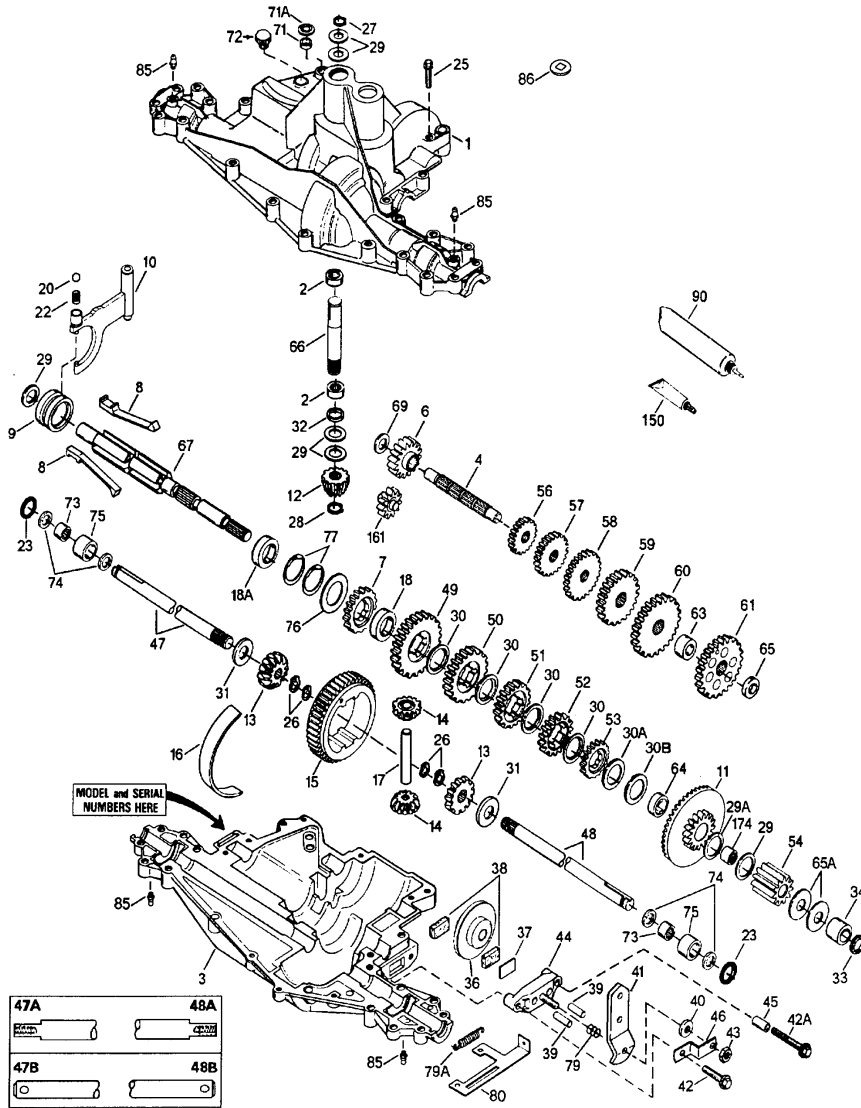

## Part List

p915.2 915-915-019B / Transaxle

REF #	ITEM #	DESCRIPTION	QTY	REMARK
1	772117	Transaxle Cover	1	
2	780086A	Needle Bearing .625 ID	2	
3	770114A	Transaxle Case (Incl. 85)	1	
4	776300	Countershaft	1	
6	778281	Spur Gear (16 teeth)	1	
7	778122A	Spur Gear (22 teeth)	1	
8	792160	Shift Key	4	
9	784373	Shift Collar	1	
10	784365	Shift Rod & Fork	1	
11	778290A	Bevel Gear & Bearing (Incl. 174)	1	
12	778262	Bevel Pinion (14 teeth)	1	
13	778368	Bevel Gear (13 teeth) (Incl. 14)	2	
14	778368	Bevel Pinion (13 teeth) (Incl. 13)	2	
15	778260	Ring Gear (43 teeth)	1	
16	786150	Bearing Strip	1	
17	786139	Drive Pin	1	
18	786147	Neutral Sleeve Spacer .453 long	1	
20	792139	Steel Ball 3/8" DIA	1	
22	792142	Spring	1	
23	788061	Seal Ring	2	
25	792073A	Screw 1/4-20 x 1-1/4"	17	
26	792125	Retaining Ring (pkg of 2)	4	
27	792035	Retaining Ring	1	
28	788040	Retaining Ring	1	
29	780072	Flat Washer .627 ID x .031 W	5	
30	780108	Cup Washer 1.127 ID x .032 W	4	
30B	780178	Flat Washer .835 ID x .031 W	1	
31	780001	Flat Washer .750 ID x .56 W	2	
32	792001	"O" Ring .607 ID	1	
33	788076	"O" Ring .530 ID	1	
34	780159	Bushing .5635	1	
36	790071	Brake Disk	1	
37	790007	Brake Pad Plate	1	
38	799021	Brake Pad (pkg of 2)	2	
39	786026	Dowel Pin 5/16" x 3/4"	2	
40	792076A	Flat Washer .312 ID x .059 W	1	
41	790045	Brake Lever	1	
42	792073A	Screw 1/4-20 x 1-1/4"	2	
43	792075	Locknut 5/16-24	1	
44	790025	Brake Pad Holder	1	
46	786086	Brake Lever Bracket	1	
47	774930	Axle (16-3/4" long)	1	
48	774931	Axle (11-9/16" long)	1	
49	778124A	Spur Gear (30 teeth)	1	
50	778123A	Spur Gear (25 teeth)	1	
51	778122A	Spur Gear (22 teeth)	1	
52	778321	Spur Gear (19 teeth-steel)	1	
54	778263	Spur Gear (11 teeth)	1	
56	778126A	Spur Gear (20 teeth)	1	
57	778127A	Spur Gear (25 teeth)	1	
58	778128A	Spur Gear (28 teeth)	1	
59	778129A	Spur Gear (30 teeth)	1	
61	778265	Spur Gear (34 teeth)	1	
63	786155A	Spacer .765 x .559	1	
65	780162	Thrust Washer .703 ID x .091 W	1	
65A	780160	Thrust Washer .563 ID x .031 W	2	
66	776299	Input Shaft	1	
67	776352	Shifter & Brake Shaft	1	
69	780161	Thrust Washer .703 ID x .031 W	1	
71	788069	Square Cut Ring	1	
76	780090	Flat Washer 1.128 ID x .058 W	1	
77	788078A	Inverted Retaining Ring (pkg. of 2)	1	
79	792144	Spring	1	
85	792137	Lubrication Fitting	2	
90	788067B	Grease	1	32 oz. bottle Bentonite grease
150	510334	Gasket Eliminator (Loctite #515)	1	
161	776302	Reverse Idler	1	
174	780085	Needle Bearing .625 ID	1	
900	794584	Replacement 915-019B Transaxle	1	